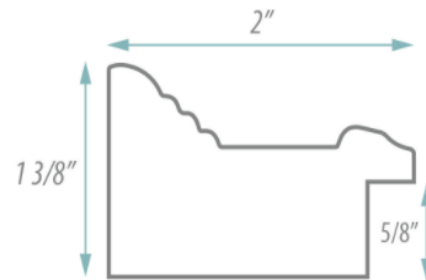

SPECIFICATION SHEET

FRAMED MIRROR

MODEL#: FM 79764-18X40

FRAMED MIRRORS COLLECTION

FEATURES:

- ONE 18X40" HIGH RESOLUTION SILVER PLATE GLASS MIRROR SIZE W/ DECORATIVE FRAME.
- "WALL HUGGER" HANGER FOR MOUNTING INCLUDED.
- STANDARD MOUNTING STYLE IS VERTICAL. FOR HORIZONTAL, PLEASE SPECIFY WHEN ORDERING.
- PACKED IN FOUR WALL (FOLDED DOUBLE WALL) CORRUGATION.
- STYLE: CLASSIC
- COLOR: BLACK/SILVER
- FINISH: ACCENT/MATTE

MIRROR FINISHES:

- FLAT POLISHED EDGE
- BEVELED EDGE

OVERALL SIZE DIMENSION: 22" WIDE X 44" HIGH X 1 3/8" DEEP